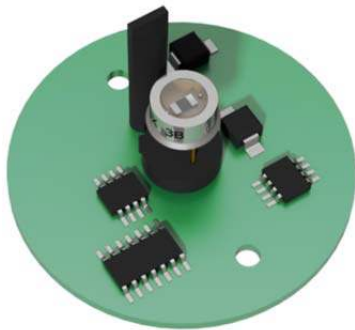

2.2 Flame Scanner Types

2.2.1 IR End View Scanner

Part Number: MM 70017

Maximum Operating Temperature: 60°C / 140°F

IR Scanner	Mk7 M.M.	Mini Mk8 M.M.
Yellow (29)	T29	T29
Green (30)	T30	T30
Blue (37)	T37	T48
Red (39)	T39	T49
<i>Connect screen at one end only.</i>		

Drawing No. 9023

IP
Housing
Power Consumption
Mounting

54
Aluminium
Powered by external 15V DC supply
Any orientation so that photo tube faces flame

2 Flame Safeguard

IR End View Scanner