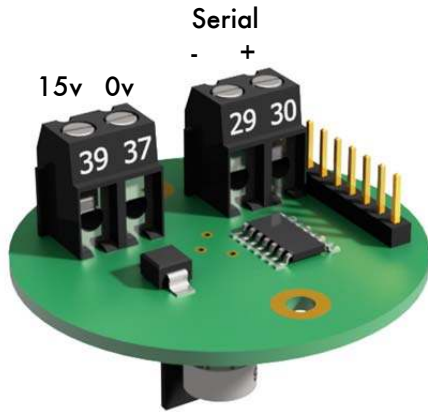

2.2 Flame Scanner Types

2.2.1 IR End View Scanner

Part Number: MM 70017

Maximum Operating Temperature: 60°C / 140°F

IR Scanner	Mk7 M.M.	Mini Mk8 M.M.
Yellow (29)	T29	T29
Green (30)	T30	T30
Blue (37)	T37	T48
Red (39)	T39	T49
<i>Connect screen at one end only.</i>		

Drawing No. 9023

IP
Housing
Power Consumption
Mounting

54
Aluminium
Powered by external 15V DC supply
Any orientation so that photo tube faces flame

2 Flame Safeguard

IR End View Scanner