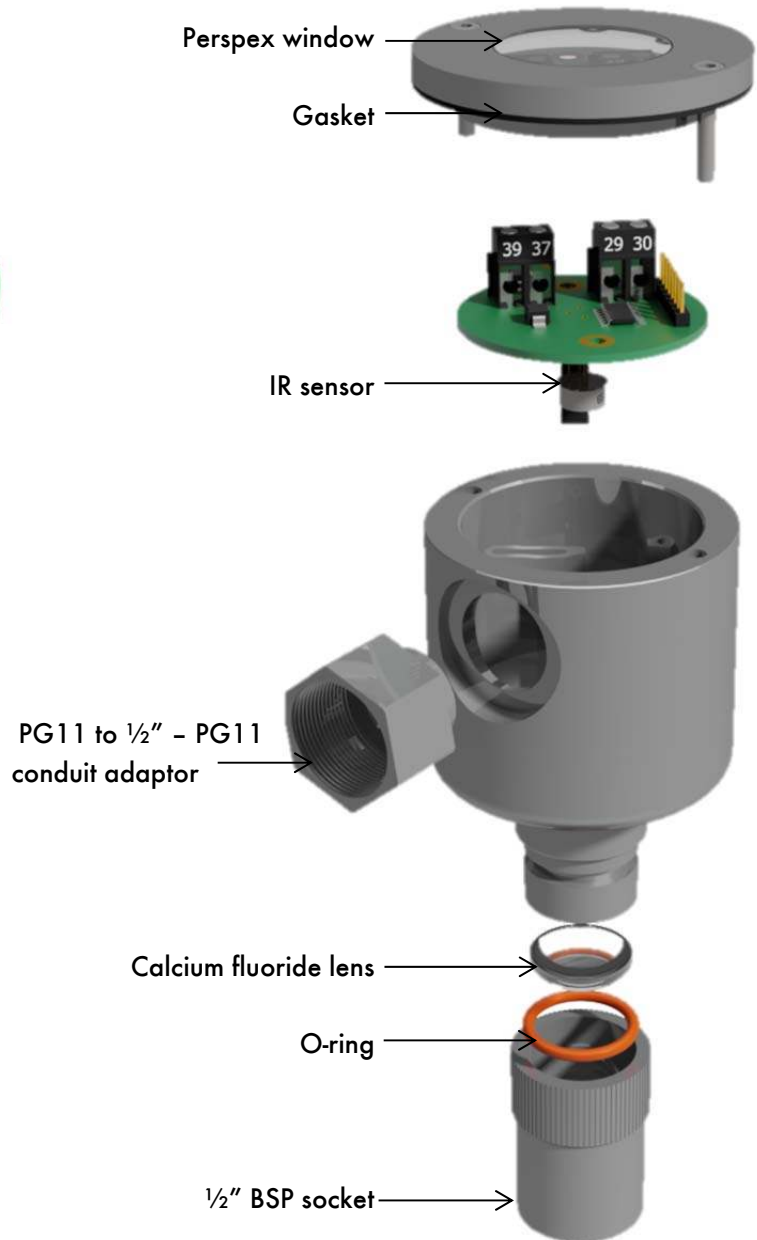

2.2 Flame Scanner Types

2.2.1 IR End View Scanner

Part Number: MM 70017

Maximum Operating Temperature: 60°C / 140°F

IR Scanner	Mk7 M.M.	Mini Mk8 M.M.
Yellow (29)	T29	T29
Green (30)	T30	T30
Blue (37)	T37	T48
Red (39)	T39	T49
<i>Connect screen at one end only.</i>		

Drawing No. 9023

IP
Housing
Power Consumption
Mounting

54
Aluminium
Powered by external 15V DC supply
Any orientation so that photo tube faces flame

2 Flame Safeguard

IR End View Scanner